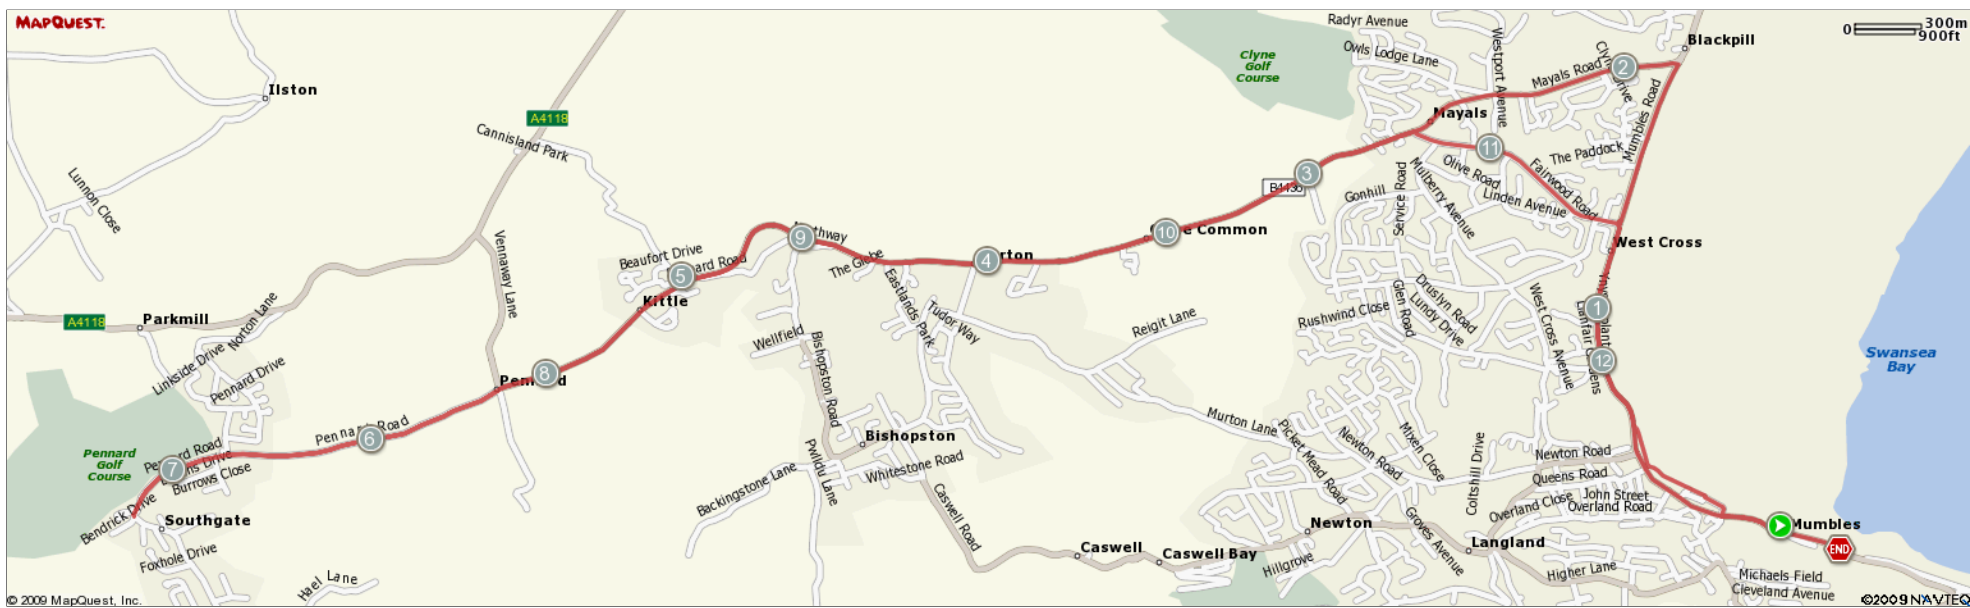

ROUTE DESCRIPTION:
No Description Provided

ROUTE DESCRIPTION:
 No Description Provided

Notes		
AT	FOR	NOTES
0.18 mi.	1515ft	Turn right at Promenade Terrace
0.47 mi.	798ft	Turn right
0.62 mi.	3mi 5272ft	Slight right at A4067/ Mumbles Rd
4.62 mi.	1817ft	Continue on B4436/ Northway Continue to follow B4436
4.96 mi.	309ft	Turn right at Kittle Hill Ln

Notes		
AT	FOR	NOTES
5.02 mi.	3mi 4987ft	Turn right at Kittle Hill Ln
8.97 mi.	1mi 4730ft	Continue on B4436/ Northway Continue to follow B4436
10.86 mi.	3546ft	Turn right at Fairwood Rd
11.53 mi.	1mi 1004ft	At the traffic circle

Notes		
AT	FOR	NOTES
12.72 mi.	-	Turn right at Promenade Terrace