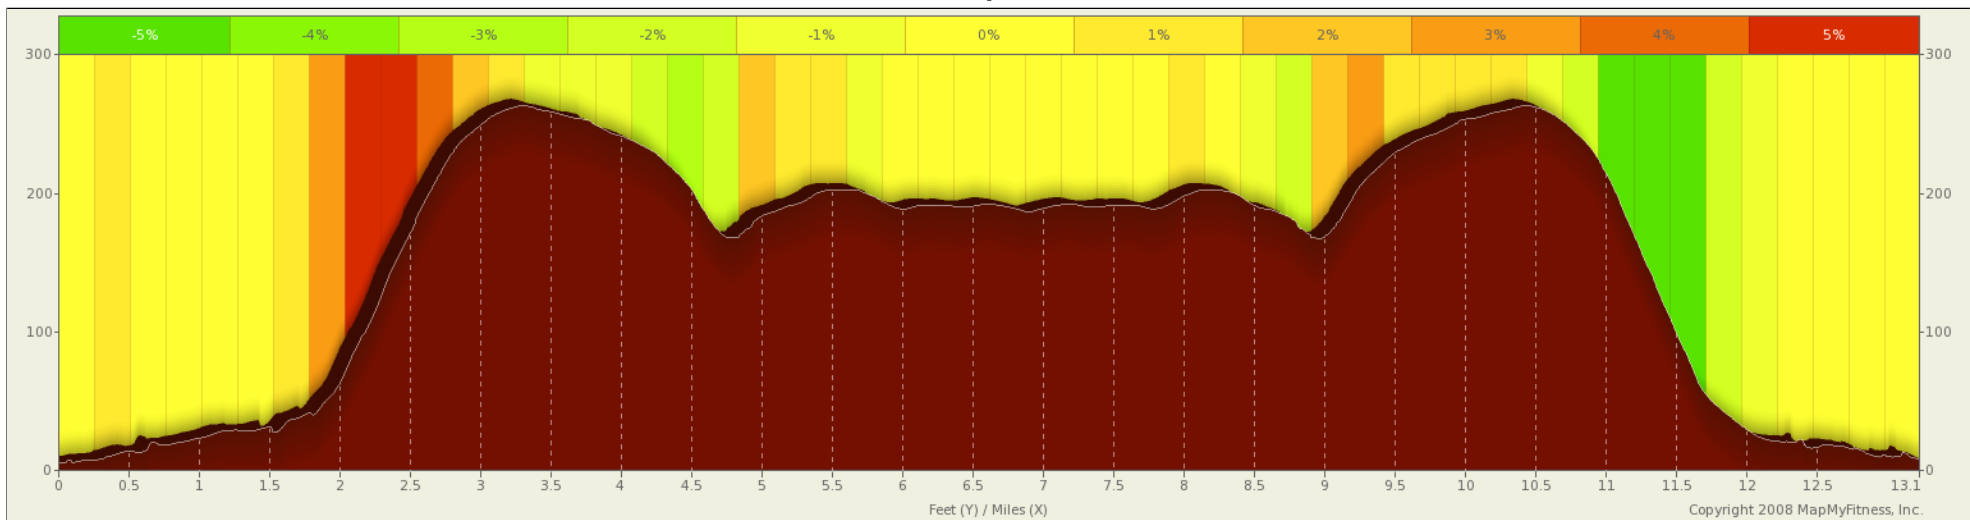

ROUTE DESCRIPTION:
No Description Provided

ROUTE DESCRIPTION:
 No Description Provided

Notes		
AT	FOR	NOTES
0.18 mi.	1515ft	Turn right at Promenade Terrace
0.47 mi.	798ft	Turn right
0.62 mi.	3mi 5272ft	Slight right at A4067/ Mumbles Rd
4.62 mi.	1817ft	Continue on B4436/ Northway Continue to follow B4436
4.96 mi.	309ft	Turn right at Kittle Hill Ln

Notes		
AT	FOR	NOTES
5.02 mi.	3mi 4987ft	Turn right at Kittle Hill Ln
8.97 mi.	1mi 4730ft	Continue on B4436/ Northway Continue to follow B4436
10.86 mi.	3546ft	Turn right at Fairwood Rd
11.53 mi.	1mi 1004ft	At the traffic circle

Notes		
AT	FOR	NOTES
12.72 mi.	-	Turn right at Promenade Terrace